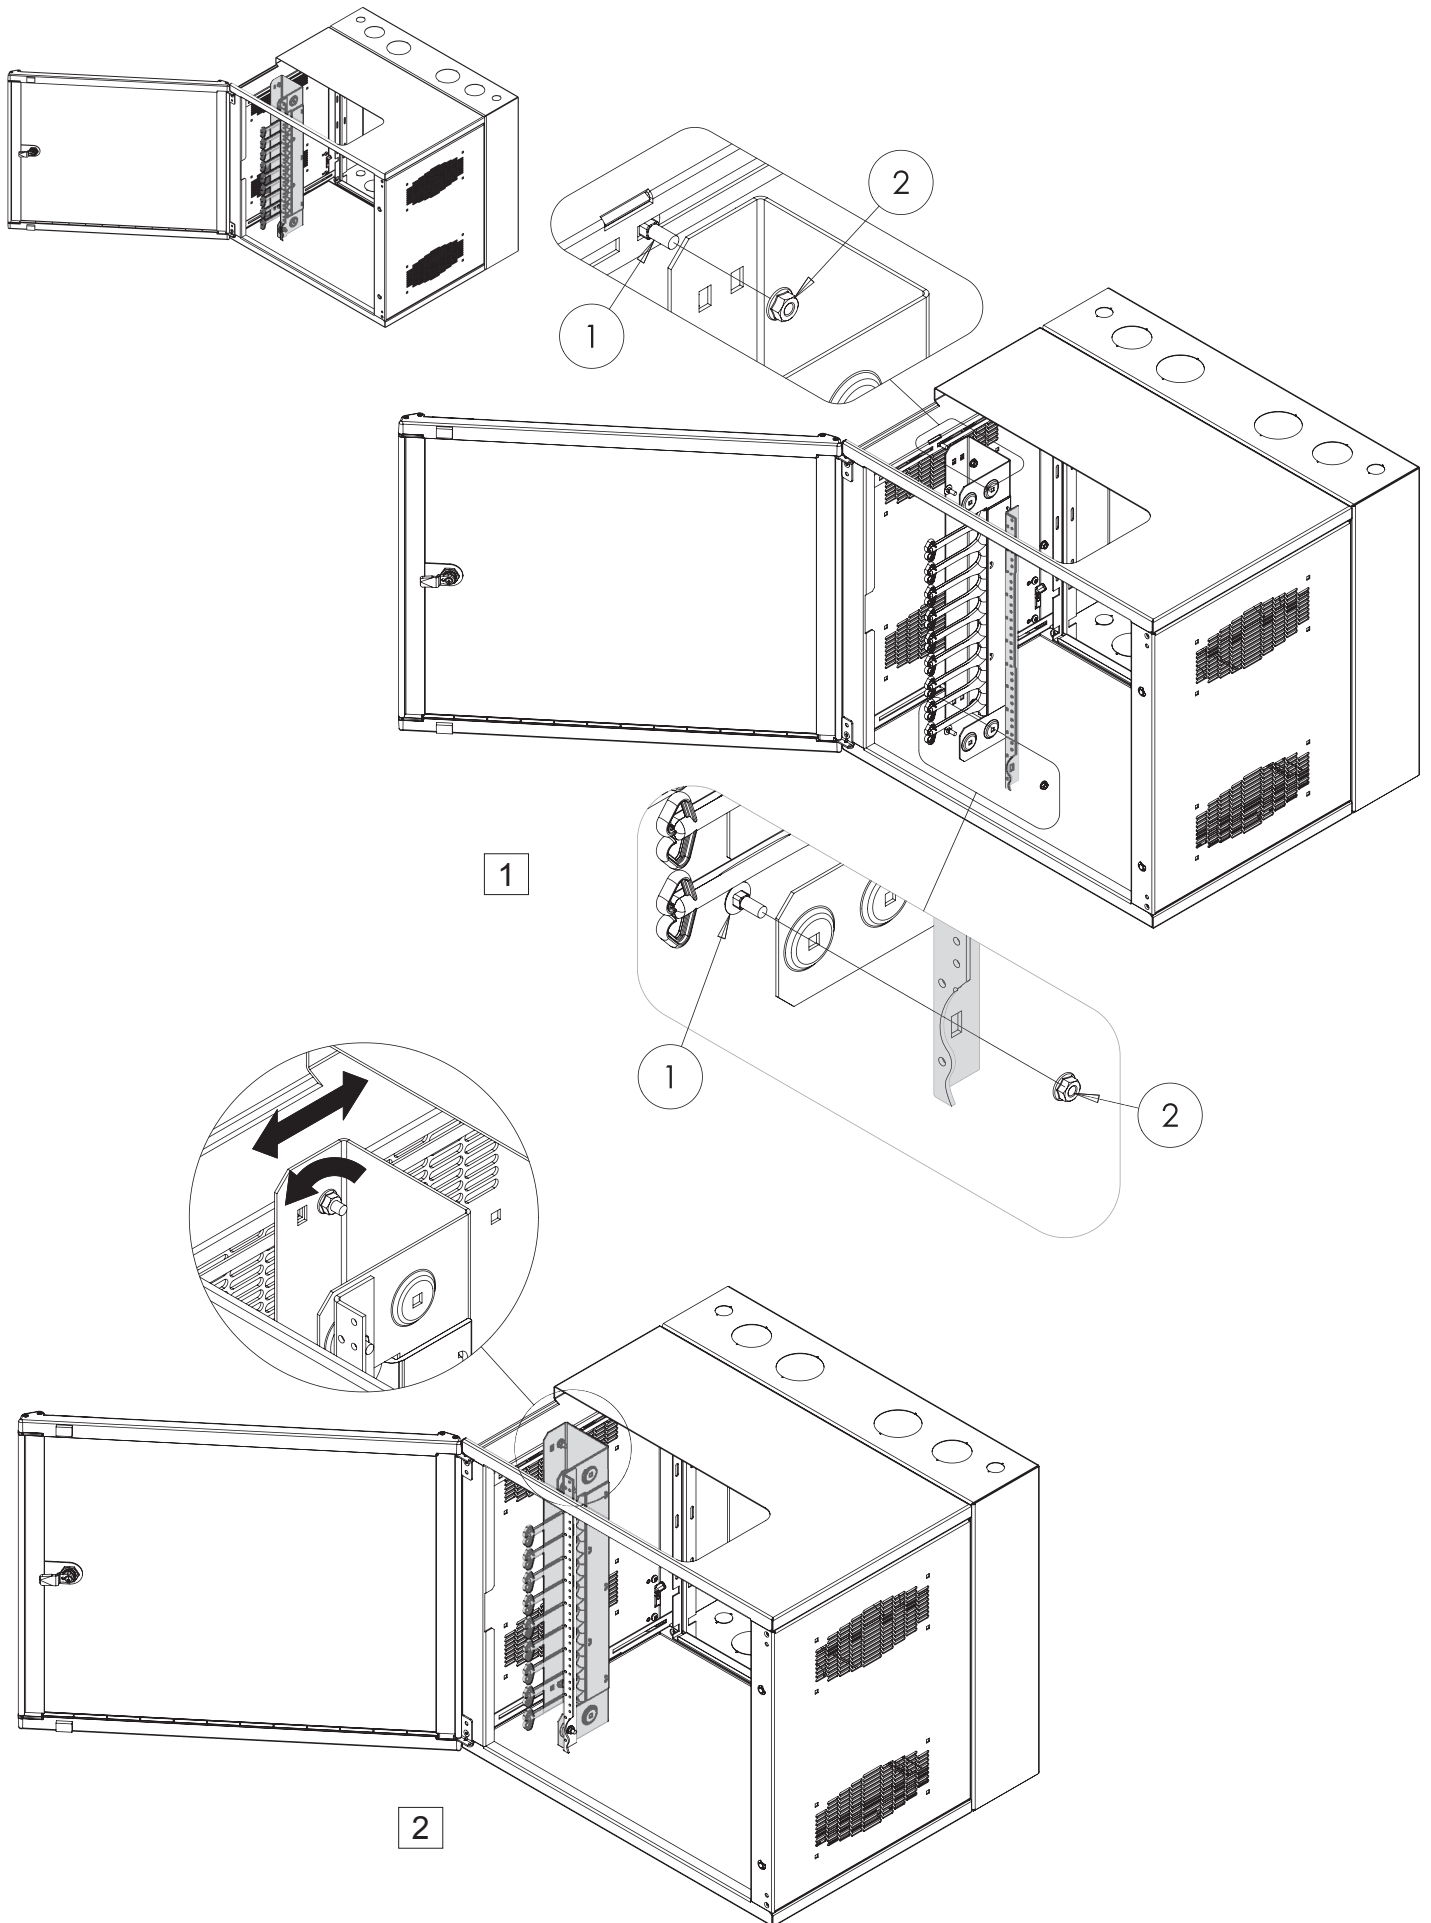

# ACCESSPLUS II®

Cable Manager  
Rack Angles

**HOFFMAN (World Headquarters)**  
2100 Hoffman Way  
Anoka, MN 55303-1745 USA  
(763) 421-2240 Fax: (763) 422-2178  
Customer Service: (763) 422-2211  
www.hoffmanonline.com