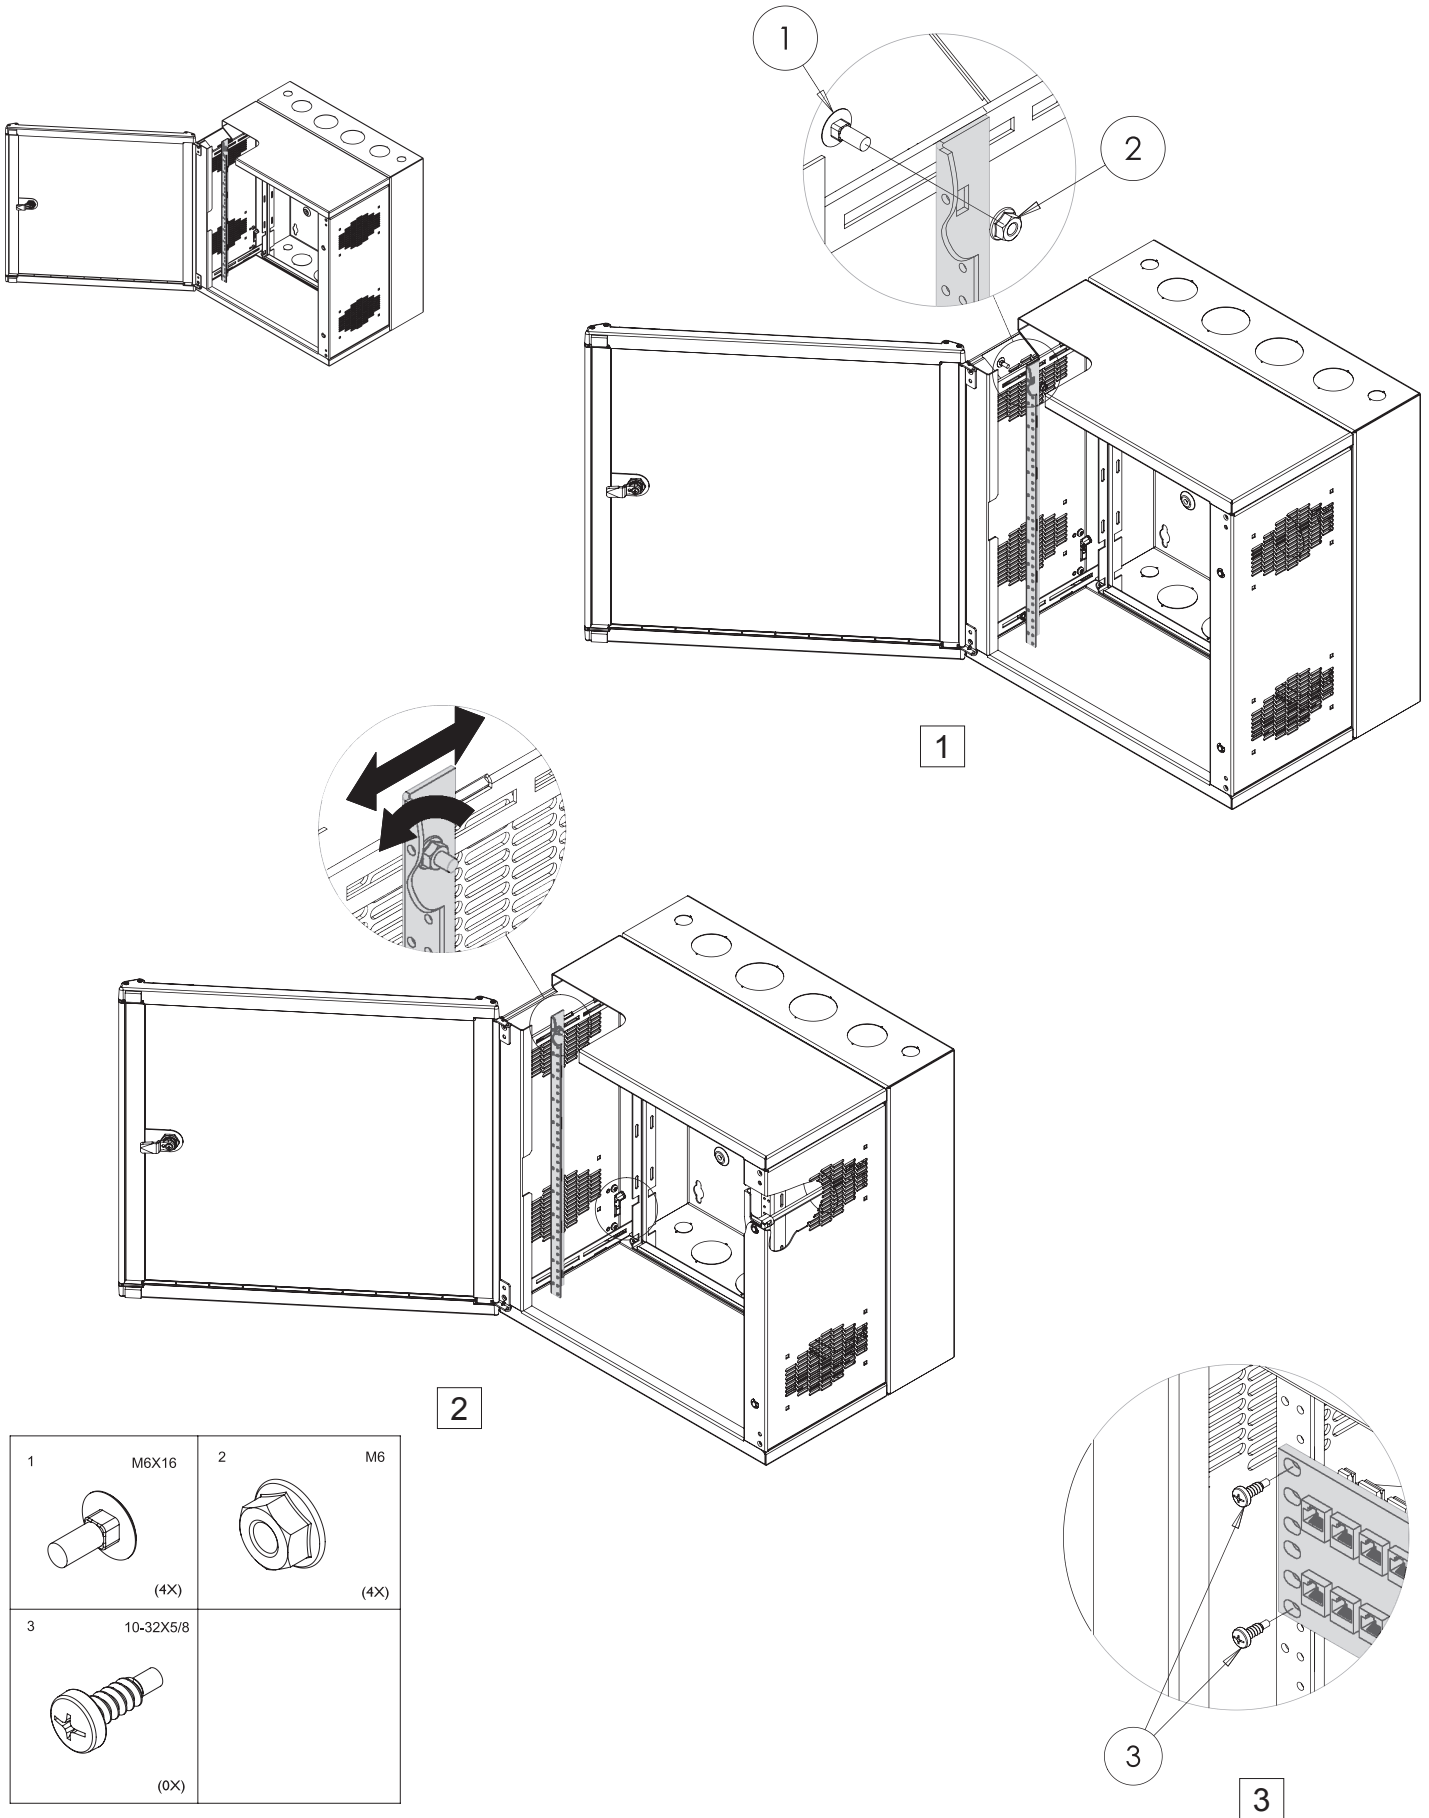

# ACCESSPLUS II®

Cable Manager  
Rack Angles

**HOFFMAN (World Headquarters)**  
2100 Hoffman Way  
Anoka, MN 55303-1745 USA  
(763) 421-2240 Fax: (763) 422-2178  
Customer Service: (763) 422-2211  
www.hoffmanonline.com