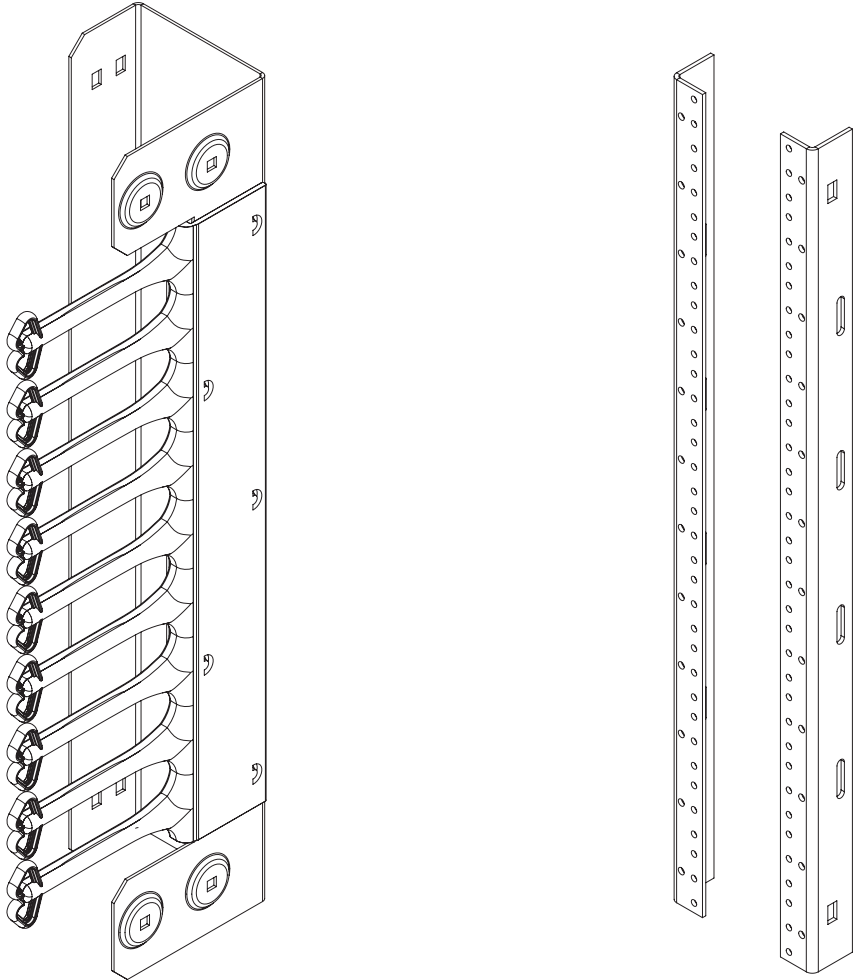

# ACCESSPLUS II®

Cable Manager  
Rack Angles

**HOFFMAN (World Headquarters)**  
2100 Hoffman Way  
Anoka, MN 55303-1745 USA  
(763) 421-2240 Fax: (763) 422-2178  
Customer Service: (763) 422-2211  
www.hoffmanonline.com